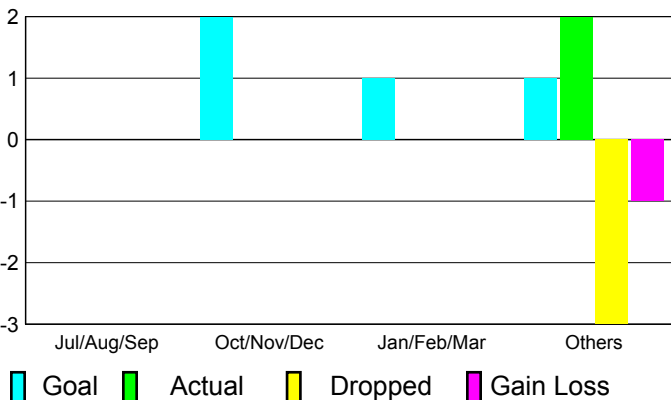

2010-2011 GMT Reports for District (or Undistricted) **District 305 S2**

GMT: **VINOD KHANNA**

Location: **PAKISTAN**

GMT CA: **6**

CLUBS

**Club Results
2010-2011**

**Clubs
2009-2010**

Month	New Club Goal	Actual New Clubs	Actual Dropped Clubs	Gain/Loss of Clubs	Gain/Loss of Clubs
Jul/Aug/Sep	0	0	0	0	0
Oct/Nov/Dec	2	0	0	0	0
Jan/Feb/Mar	1	0	0	0	0
Apr/May/Jun	1	2	-3	-1	0
Totals	4	2	-3	-1	0

Club Results 2010-2011

Goal, New, Dropped, Gain/Loss

Comparison of Club Gain/Loss

Current Year Compared to the Previous Year

YTD Status Quo Clubs 2010-2011

Status Quo Clubs Compared to Status Quo Members

MEMBERSHIP