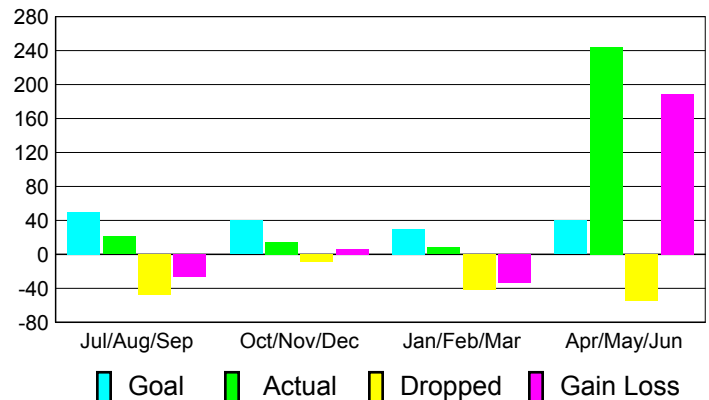

Membership Results 2010-2011

Goal, New, Dropped, Gain/Loss

Comparison of Membership Gain/Loss

Current Year Compared to the Previous Year