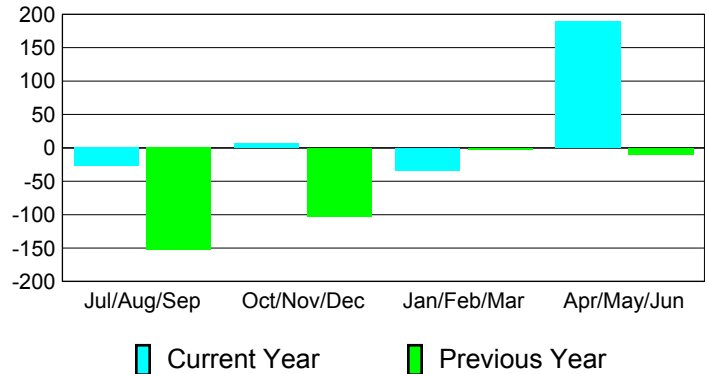

**Membership Results
2010-2011**

**Membership
2009-2010**

Month	Net Memb Goal	Actual New Memb	Actual Dropped Memb	Gain/Loss of Memb	Gain/Loss of Memb
Jul/Aug/Sep	50	21	-48	-27	-153
Oct/Nov/Dec	40	15	-9	6	-103
Jan/Feb/Mar	30	8	-42	-34	-2
Apr/May/Jun	40	244	-55	189	-10
Totals	160	288	-154	134	-268

Membership Results 2010-2011

Goal, New, Dropped, Gain/Loss

Comparison of Membership Gain/Loss

Current Year Compared to the Previous Year

Gender Comparison 2010-2011

Jul/Aug/Sep

Oct/Nov/Dec

Jan/Feb/Mar